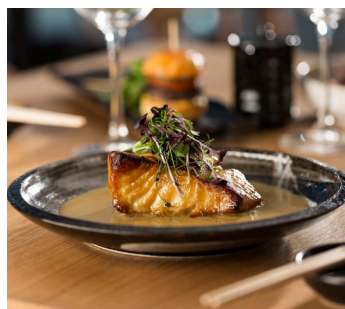

- MODI** - Georgian Restaurant
- INKA** - Night Club & Peruvian Restaurant
- LA PATISSERIE** - Café Lounge
- LES CUISINES** - International Restaurant
- WAKAME** - Awards Winner - Contemporary Asian Restaurant
- ALMAYASS** - Lebanese Armenian Restaurant
- MOSAIC POOL Lounge & Restaurant**
- PLAYER SPORTS BAR & TERRACE**