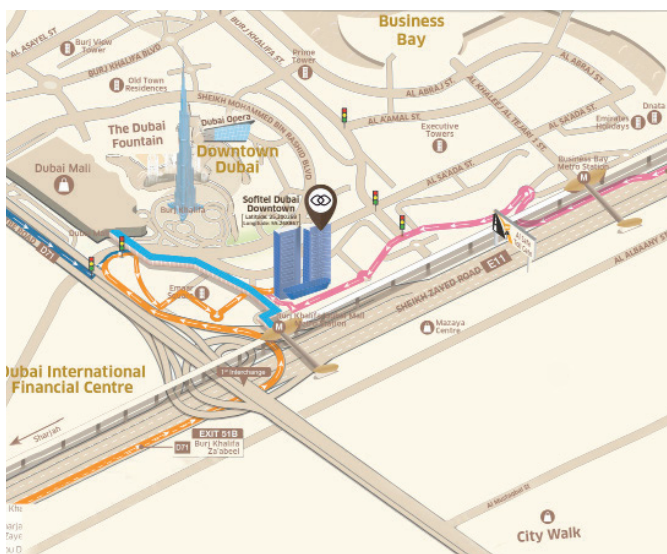

- **So Fit** fitness center features a full range of state-of-the-art equipment
- **So Spa** includes 8 treatment rooms, a couples treatment room, dry sauna, steam room and hammam facilities

NEARBY

- **Famous sites:** The Burj Khalifa, The Dubai Mall (Dubai Aquarium & Under Water Zoo, Dubai Ice Rink, Reel Cinemas, Kidzania, SEGA Republic, Dubai Opera, The Dubai World Trade Centre, City Walk and Dubai International Financial Center (DIFC).
- **Museums:** Dubai Heritage Museum, The Sheikh Mohammed Centre for Cultural Understanding and Etihad Museum.

TRANSPORTS

- 📍 Dubai Mall/Burj Khalifa Metro Station (50 m)
- ✈️ Dubai International Airport - DXB (18 km)
- ✈️ Al Maktoum International Airport - DWC (45 km)

SOFITEL DUBAI DOWNTOWN

Sheikh Zayed Road - PO BOX 126272